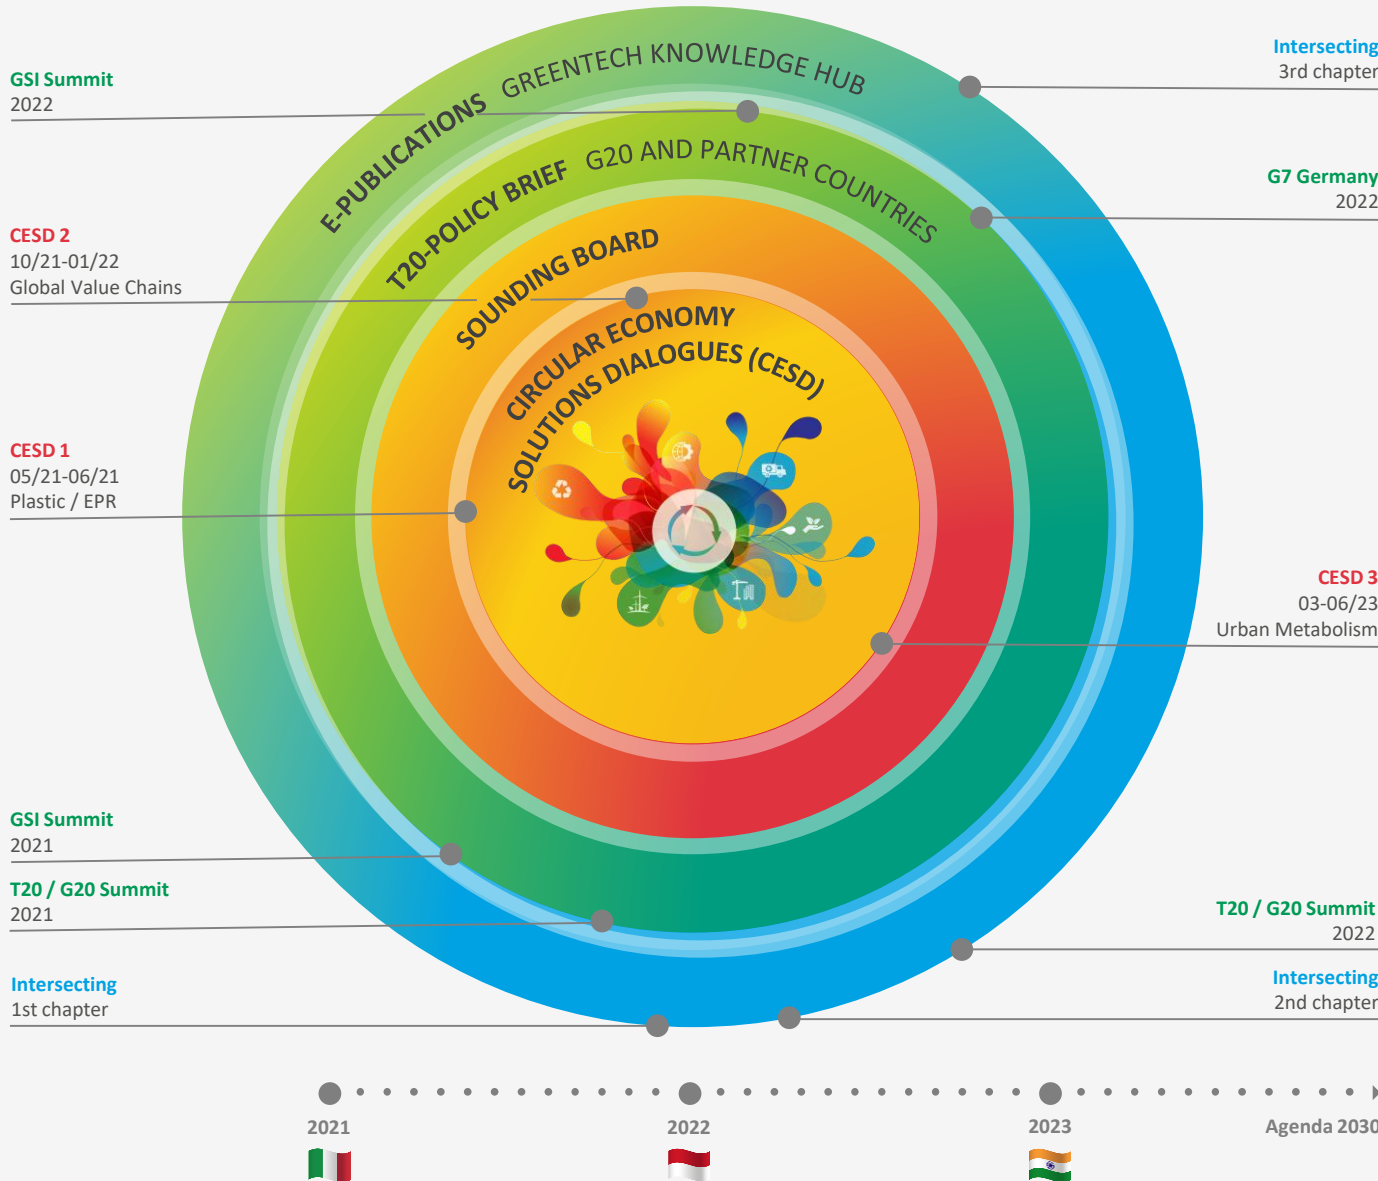

BENDING THE LINEAR

Supporting the circular economy transition

On behalf of:

GLOSSARY

CESD

Three separate dialogue series focusing on various aspects of the Circular Economy:

- › Plastics/EPR
- › Global Value Chains
- › Urban Metabolism

Sounding Board

An ongoing and periodic forum connecting the thematic CESD and commenting their outputs to lift the key messages on a T20/G20 policy level and further networks and initiatives

GSI Summit

Summit of the Global Solutions which acts as a stepping stone to the T20 and G20 Summits and supports the Think20 process for think tanks

E-Publication (Intersecting)

A compilation of a diverse set of contributions that are co-created by the expert participants of the CESD

Greentech Knowledge Hub

A knowledge platform, hosted by GIZ, that serves as a space where experts connect and interact to co-create publications